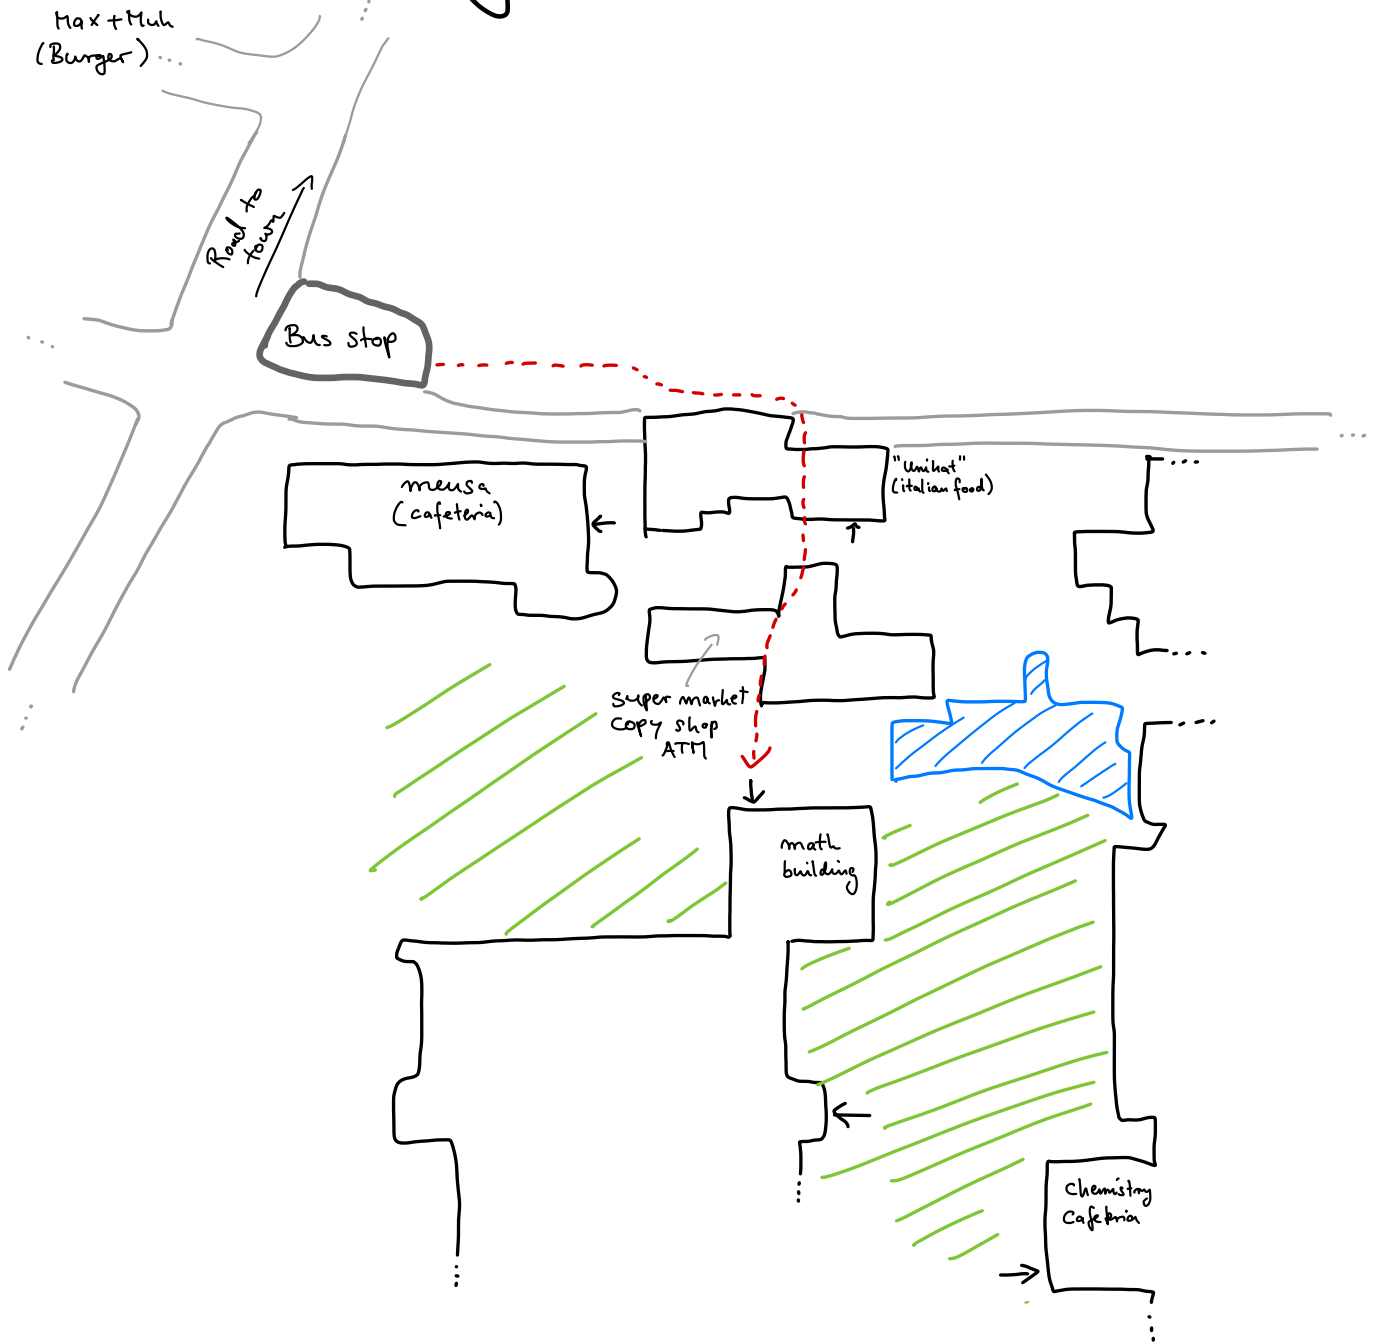

Uni Regensburg Campus Map

From town to campus by Bus: Line 6 direction "Klinikum"
Line 11 direction "Hermann-Höcherl-Straße"

Food options: * Mensa } open Monday-Friday, payment only by debit card or mensa card (no credit card, no cash) - ask a local participant for help
* Chemistry Cafeteria
* Unikat (open on Saturday)
* Max+Muh (open on Saturday + Sunday)

Internet: Eduroam or BayernWlan (free)

Covid: FFP2 masks indoors (not outdoors), 1.5m distance everywhere